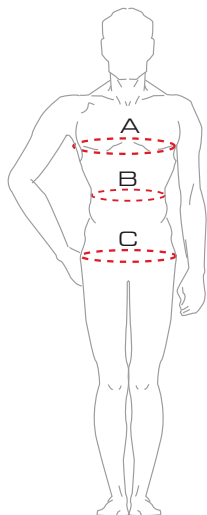

Tabella misure giacche - Jacket size chart

Misure espresse in centimetri - Measures expressed in centimeters

Uomo - Man		Chest Width	Waist Width	Hip Width
Size	A	B	C	
XS	86-90	74-78	90-94	
S	90-94	78-82	94-98	
M	94-98	82-86	98-102	
L	98-104	86-92	102-108	
XL	104-110	92-98	108-114	
XXL	110-116	98-104	114-120	
3XL	116-122	104-110	120-126	
4XL	122-128	110-116	130-132	
5XL	128-134	116-122	132-138	

Size	A	B	C
46	90-94	78-82	94-98
48	94-98	82-86	98-102
50	98-102	86-90	102-106
52	102-106	90-94	106-110
54	106-110	94-98	110-114
56	110-114	98-102	114-118
58	114-118	102-106	118-122
60	118-122	106-110	122-126

Tabella misure pantaloni - Pants size chart

Misure espresse in centimetri - Measures expressed in centimeters

Uomo - Man		Waist Width	Hip Width	Inseam Length
Size	A	B	C	
44	74-78	90-94	63-65	
46	78-82	94-98	65-67	
48	82-86	98-102	67-69	
50	86-90	102-106	68-70	
52	90-94	106-110	69-71	
54	94-98	110-114	70-72	
56	98-102	114-118	71-73	
58	102-106	118-122	72-74	
60	106-110	122-126	73-75	

Tabella misure giacche - Jacket size chart

Misure espresse in centimetri - Measures expressed in centimeters

Donna - Lady		Chest Width	Waist Width	Hip Width
Size	A	B	C	
XS	78-82	62-66	90-94	
S	82-86	66-70	94-98	
M	86-90	70-74	98-102	
L	90-94	74-78	102-106	
XL	94-98	78-82	106-110	
XXL	98-102	82-86	110-114	
3XL	102-106	86-90	114-118	