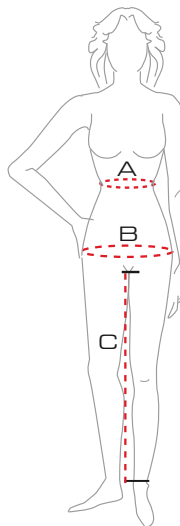

Tabella misure pantaloni - Pants size chart

Misure espresse in centimetri - Measures expressed in centimeters

Uomo - Man		Waist Width	Hip Width	Inseam Length
Size	A	B	C	
44	74-78	90-94	63-65	
46	78-82	94-98	65-67	
48	82-86	98-102	67-69	
50	86-90	102-106	68-70	
52	90-94	106-110	69-71	
54	94-98	110-114	70-72	
56	98-102	114-118	71-73	
58	102-106	118-122	72-74	
60	106-110	122-126	73-75	

Tabella misure giacche - Jacket size chart

Misure espresse in centimetri - Measures expressed in centimeters

Donna - Lady		Chest Width	Waist Width	Hip Width
Size	A	B	C	
XS	78-82	62-66	90-94	
S	82-86	66-70	94-98	
M	86-90	70-74	98-102	
L	90-94	74-78	102-106	
XL	94-98	78-82	106-110	
XXL	98-102	82-86	110-114	
3XL	102-106	86-90	114-118	

Size	A	B	C
38	74-78	58-62	86-90
40	78-82	62-66	90-94
42	82-86	66-70	94-98
44	86-90	70-74	98-102
46	90-94	74-78	102-106
48	94-98	78-82	106-110
50	98-102	82-86	110-114
52	102-106	86-90	114-118

Tabella misure pantaloni - Pants size chart

Misure espresse in centimetri - Measures expressed in centimeters

Donna - Lady		Waist Width	Hip Width	Inseam Length
Size	A	B	C	
38	58-62	86-90	64-66	
40	62-66	90-94	66-68	
42	66-70	94-98	68-70	
44	70-74	98-102	70-72	
46	74-78	102-106	72-74	
48	78-82	106-110	74-76	
50	82-86	110-114	76-78	
52	86-90	114-118	78-80	