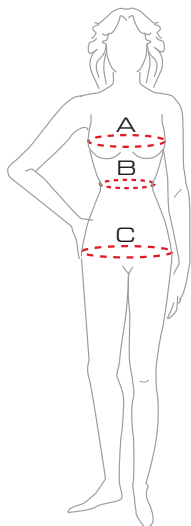

Tabella misure pantaloni - Pants size chart

Misure espresse in centimetri - Measures expressed in centimeters

Uomo - Man		Waist Width	Hip Width	Inseam Length
Size	A	B	C	
44	74-78	90-94	63-65	
46	78-82	94-98	65-67	
48	82-86	98-102	67-69	
50	86-90	102-106	68-70	
52	90-94	106-110	69-71	
54	94-98	110-114	70-72	
56	98-102	114-118	71-73	
58	102-106	118-122	72-74	
60	106-110	122-126	73-75	

Tabella misure giacche - Jacket size chart

Misure espresse in centimetri - Measures expressed in centimeters

Donna - Lady		Chest Width	Waist Width	Hip Width
Size	A	B	C	
XS	78-82	62-66	90-94	
S	82-86	66-70	94-98	
M	86-90	70-74	98-102	
L	90-94	74-78	102-106	
XL	94-98	78-82	106-110	
XXL	98-102	82-86	110-114	
3XL	102-106	86-90	114-118	

Size	A	B	C
38	74-78	58-62	86-90
40	78-82	62-66	90-94
42	82-86	66-70	94-98
44	86-90	70-74	98-102
46	90-94	74-78	102-106
48	94-98	78-82	106-110
50	98-102	82-86	110-114
52	102-106	86-90	114-118

Tabella misure pantaloni - Pants size chart

Misure espresse in centimetri - Measures expressed in centimeters

Donna - Lady		Waist Width	Hip Width	Inseam Length
Size	A	B	C	
38	58-62	86-90	64-66	
40	62-66	90-94	66-68	
42	66-70	94-98	68-70	
44	70-74	98-102	70-72	
46	74-78	102-106	72-74	
48	78-82	106-110	74-76	
50	82-86	110-114	76-78	
52	86-90	114-118	78-80	