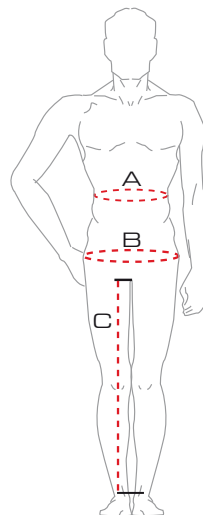

Tabella misure giacche - Jacket size chart

Misure espresse in centimetri - Measures expressed in centimeters

Uomo - Man		Chest Width	Waist Width	Hip Width
Size	A	B	C	
XS	86-90	74-78	90-94	
S	90-94	78-82	94-98	
M	94-98	82-86	98-102	
L	98-104	86-92	102-108	
XL	104-110	92-98	108-114	
XXL	110-116	98-104	114-120	
3XL	116-122	104-110	120-126	
4XL	122-128	110-116	130-132	
5XL	128-134	116-122	132-138	

Tabella misure pantaloni - Pants size chart

Misure espresse in centimetri - Measures expressed in centimeters

Uomo - Man		Waist Width	Hip Width	Inseam Length
Size	A	B	C	
44	74-78	90-94	63-65	
46	78-82	94-98	65-67	
48	82-86	98-102	67-69	
50	86-90	102-106	68-70	
52	90-94	106-110	69-71	
54	94-98	110-114	70-72	
56	98-102	114-118	71-73	
58	102-106	118-122	72-74	
60	106-110	122-126	73-75	

Tabella misure giacche - Jacket size chart

Misure espresse in centimetri - Measures expressed in centimeters

Donna - Lady		Chest Width	Waist Width	Hip Width
Size	A	B	C	
XS	78-82	62-66	90-94	
S	82-86	66-70	94-98	
M	86-90	70-74	98-102	
L	90-94	74-78	102-106	
XL	94-98	78-82	106-110	
XXL	98-102	82-86	110-114	
3XL	102-106	86-90	114-118	

Size	A	B	C
38	74-78	58-62	86-90
40	78-82	62-66	90-94
42	82-86	66-70	94-98
44	86-90	70-74	98-102
46	90-94	74-78	102-106
48	94-98	78-82	106-110
50	98-102	82-86	110-114
52	102-106	86-90	114-118

Tabella misure pantaloni - Pants size chart