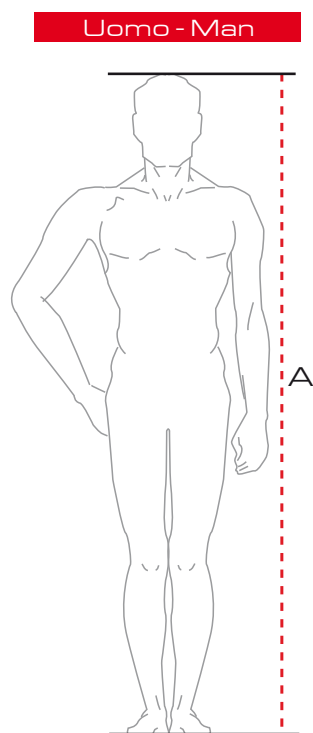

Protezioni schiena a bretella - Elastic braces Back-protectors

Misure espresse in centimetri - Measures expressed in centimeters

Size	A
	Fino a / Up to
S	155 cm
M	175 cm
L	194 cm