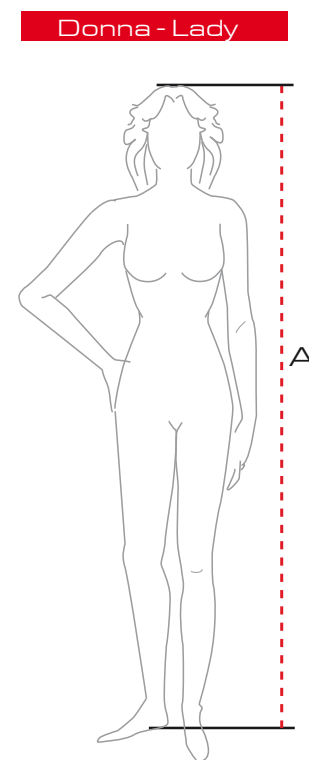

Size	A	B	C
38	74-78	58-62	86-90
40	78-82	62-66	90-94
42	82-86	66-70	94-98
44	86-90	70-74	98-102
46	90-94	74-78	102-106
48	94-98	78-82	106-110
50	98-102	82-86	110-114
52	102-106	86-90	114-118

Tabella misure pantaloni - Pants size chart

Misure espresse in centimetri - Measures expressed in centimeters

Donna - Lady		Waist Width	Hip Width	Inseam Length
Size	A	B	C	
38	58-62	86-90	64-66	
40	62-66	90-94	66-68	
42	66-70	94-98	68-70	
44	70-74	98-102	70-72	
46	74-78	102-106	72-74	
48	78-82	106-110	74-76	
50	82-86	110-114	76-78	
52	86-90	114-118	78-80	

Protezioni schiena a bretella - Elastic braces Back-protectors

Misure espresse in centimetri - Measures expressed in centimeters

Size	A
	Fino a / Up to
S	155 cm
M	175 cm
L	194 cm

Tabella misure guanti - Gloves size chart

Misure espresse in centimetri - Measures expressed in centimeters

Size	Inch	A
XS	7.5	19.1
S	8	20.4
M	8.5	21.7
L	9	22.8
XL	9.5	24.2
XXL	10	25.5
3XL	10.5	26.7

Size	Inch	A
XS	7	17.9
S	7.5	19.1
M	8	20.4
L	8.5	21.7
XL	9	22.8